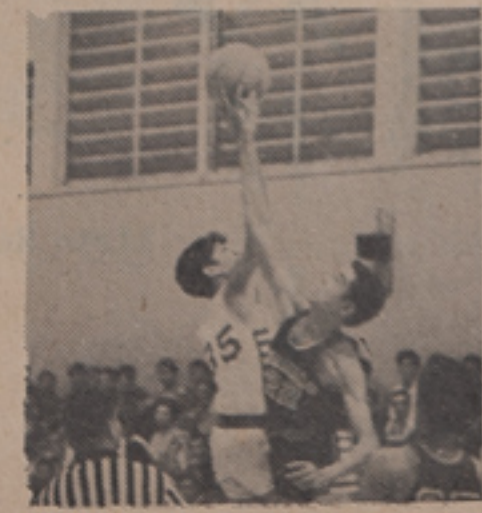

### CASTLE WIPES OUT KAHUKU

Castle who led the Kahuku game right from the start won with a victorious score of 74 to Kahuku's 43.

Castle's last game was with the Kahuku Red Raiders and they were proud to WIPE THEM OUT. Louie, who was high point man of the night, scored 24 points.

### CASTLE SNEAKS PASS WAIPAHU

Victory! Victory!

Castle won its first game against Waipahu's Marauders. The game however was a neck to neck game all the way.

The score with one minute left in the fourth quarter was 26 to 27 in favor of the Marauders. Louie Tilton however brightened Castle's outlook that night with a basket and another 2 points added to Castle's score. The buzzer sounded and the game ended but not for Tilton. A technical foul was called on Waipahu and Tilton got a free shot. Basket! And the score went up another notch.